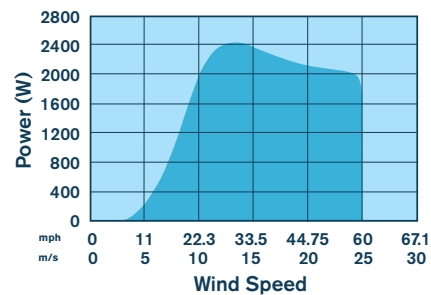

SKYSTREAM 3.7®

2.4 KW RESIDENTIAL POWER APPLIANCE

Take Control of Your Energy Needs

Designed for homes and small businesses, the Skystream 3.7® converts wind into clean electricity you can use. It's the first compact, user-friendly, all-inclusive wind generator (with controls and inverter built in) designed to provide quiet, clean electricity in very low winds.

With a rated capacity of 2.4 kW, Skystream can provide anywhere from 40%-90%¹ of a household's or small business's total energy needs. And because it operates at a low RPM, Skystream is as quiet as the trees blowing in the wind.

POWER²