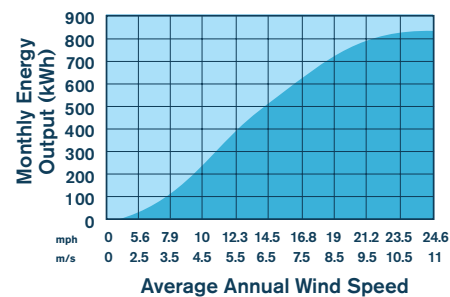

MONTHLY ENERGY

FIVE YEAR WARRANTY

Technical Specifications

Rated Capacity	2.4 kW
Rotor Diameter	12 ft (3.72 m)
Weight	170 lb (77 kg)
Swept Area	115.7 ft² (10.87 m²)
Type	Downwind rotor with stall regulation control
Direction of Rotation	Clockwise looking upwind
Blades	(3) Fiberglass reinforced composite
Rated Speed	50 - 330 rpm
Maximum Tip Speed	216.5 ft/s (66 m/s)
Alternator	Slotless permanent magnet brushless
Yaw Control	Passive
Grid Feeding	120/240 VAC Split 1 Ph, 60 Hz 120/208 VAC 3 Ph compatible, 60 Hz (Check with dealer for other configurations)
Battery Charging	Battery Charge Controller kit available for battery charging systems
Braking System	Electronic stall regulation with redundant relay switch control
Cut-in Wind Speed	8 mph (3.5 m/s)
Rated Wind Speed	29 mph (13 m/s)
User Monitoring	Wireless 2-way interface
Survival Wind Speed	140 mph (63 m/s)
Warranty	5 year limited warranty

Your Southwest Windpower Dealer:

¹ Actual savings is based on wind speed at the site and monthly energy consumption.

² Data measured and compiled by USDA-ARS Research Lab, Bushland, TX.